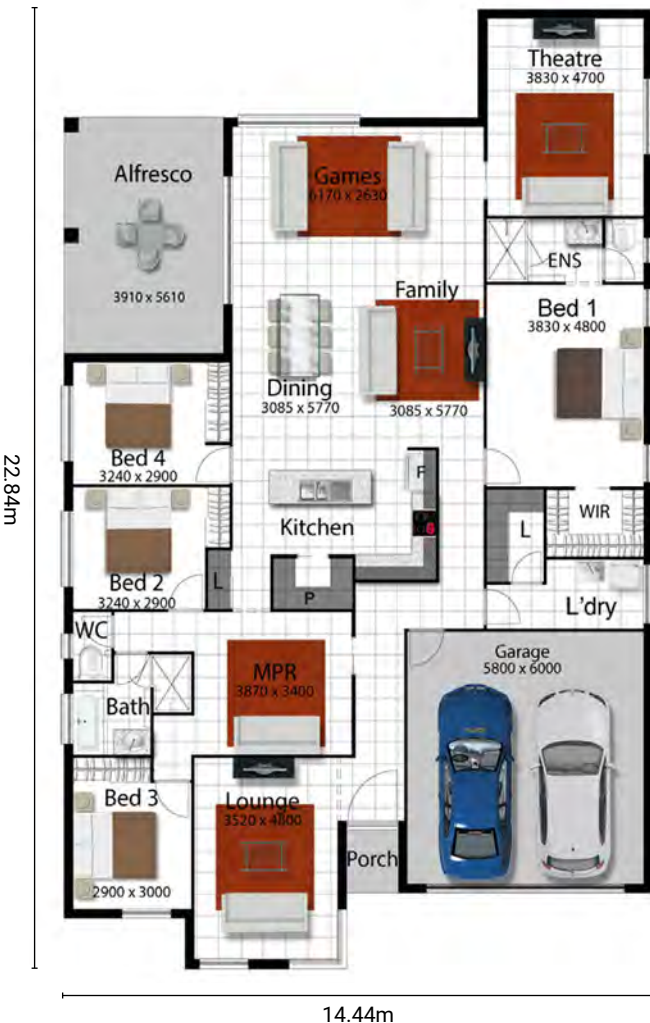

THE RIVIERA | NORTH QLD

FreshHomes
BUILT NEW JUST FOR YOU

HOUSE ONLY
PRICE FROM

\$417,959

Living Area	224.2m ²
Garage Area	38.5m ²
Alfresco Area	21.9m ²
Porch Area	1.9m ²
Total Area	286.5m²

PACKAGE INCLUDES:

- 25 Years structural guarantee*
- Persona Specification
- 2.7 high ceilings
- Panasonic split system air-conditioning
- Stunning stone bench tops to kitchen
- Custom made kitchen by MODULINE
- TECHNIKA cooking appliances with 5 years warranty
- Luxury carpet and superior tiles
- Designer tapware
- Tiles to alfresco and porch
- Security screens throughout
- Locks to all windows
- SOLAR ready
- NBN connection/TV antenna
- LED down lights
- Smooth render
- Ventilated eaves and ceiling insulation
- C1 wind rating
- Three point termite protection
- Wall mount clothesline
- Rendered letterbox
- Stone aggregate driveway