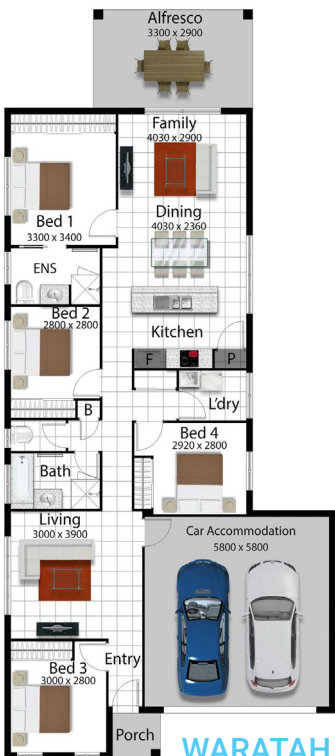

6 EXCITING DESIGNS FROM \$275,900

4 BEDS | 2 LIVING | 2 CARS | STONE BENCHTOPS | DRIVEWAY
 BARRIER SCREENS | LETTER BOX + MORE. SEMI-TURN KEY,
 JUST ADD FENCING AND LANDSCAPING AND MOVE IN!
 MULTI AWARD WINNING BUILDER FOR OVER 13 YEARS.

DAKOTA 185 WIP

WARATAH 165

PARKLANE 185

WARATAH 185

DAKOTA 185

MAYFAIR 185