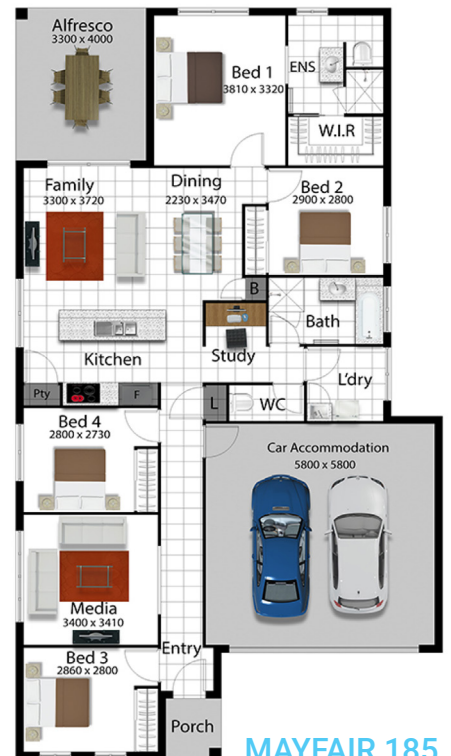

6 EXCITING DESIGNS FROM \$275,900

4 BEDS | 2 LIVING | 2 CARS | STONE BENCHTOPS | DRIVEWAY
 BARRIER SCREENS | LETTER BOX + MORE. SEMI-TURN KEY,
 JUST ADD FENCING AND LANDSCAPING AND MOVE IN!
 MULTI AWARD WINNING BUILDER FOR OVER 13 YEARS.

DAKOTA 185 WIP

WARATAH 165

PARKLANE 185

WARATAH 185

DAKOTA 185

MAYFAIR 185