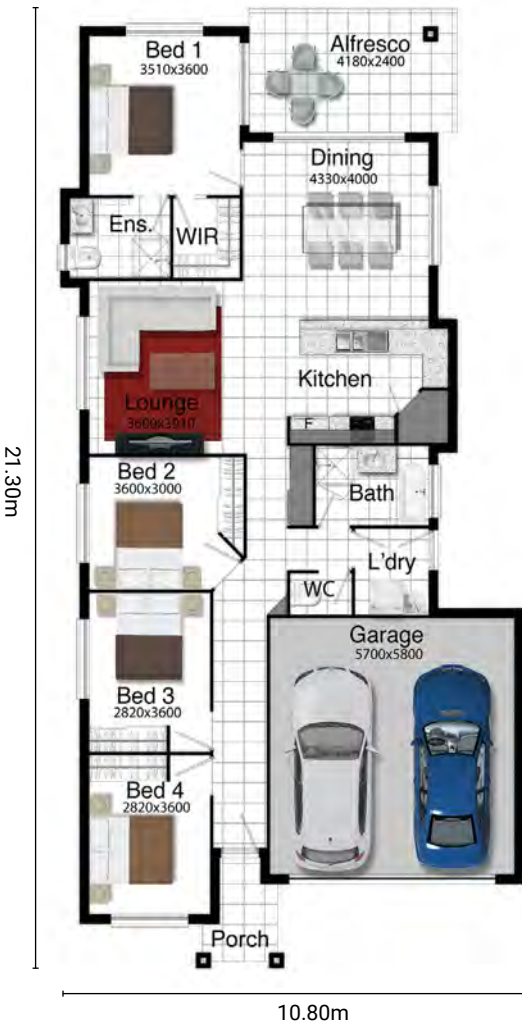

THE CHEVRON 185 | NORTH QLD

FreshHomes
BUILT NEW JUST FOR YOU

HOUSE ONLY
PRICE FROM

\$306,200

Living Area	132.0m ²
Garage Area	36.4m ²
Alfresco Area	13.2m ²
Porch Area	4.0m ²
Total Area	185.6m²

PACKAGE INCLUDES:

- 25 Years structural guarantee*
- Persona specification
- Split system air-conditioning
- Security screens to all windows
- Key locks to all windows and entry doors
- Custom made kitchen by MODULINE
- Quality TECHNIKA cooking appliances
- Tiles to porch, living, kitchen and wet areas
- Quality carpet to bedrooms and robes
- Luxury designer tapware
- Hi-gloss 2 pac vanities to ensuite and bathroom
- Three point termite protection
- Ceiling insulation
- Ventilated eaves
- Smooth render
- NBN connection
- SOLAR ready
- TV antenna
- LED downlights
- Wall mount clothesline
- Rendered letterbox
- Stone aggregate driveway